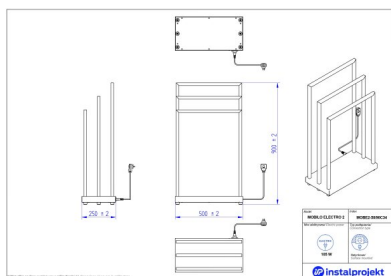

MOBILO ELECTRO 2 [available from September]

Symbol :	MOBE2-50/90
Control type:	Manual
Width:	500 mm
Height:	900 mm
Output:	105

Possible options

mobe2-50_90.jpg