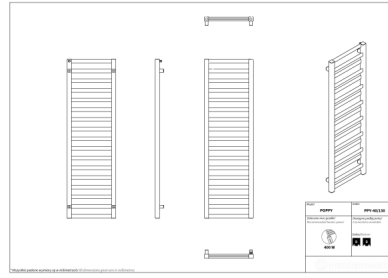

# Poppy

Symbol:	PPY-40/70
Designer:	Instal-Projekt Team
Width:	400 mm
Height:	670 mm
Connection:	Bottom 365mm
Output:	261 W

POPPY is a handy radiator with a modern look. Its form is surprising with alternating structure of horizontal profiles, which are forwarded in one place, while in the other they are drawn back, what gives the feeling of spatiality. It is worth mentioning that the product's design has not only aesthetic values, but mainly utility features.

## Possible options

ppy\_40\_100\_page\_1.png

ppy\_40\_100d50\_page\_1.png

ppy\_40\_130\_page\_1.png