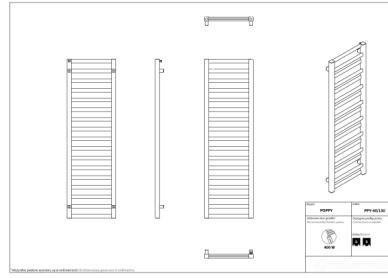

ppy_40_130_page_1.png