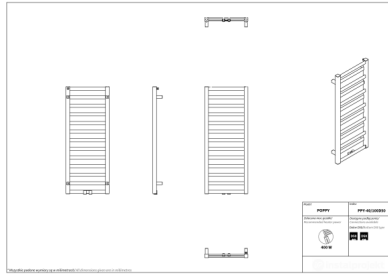

ppy_40_100d50_page_1.png