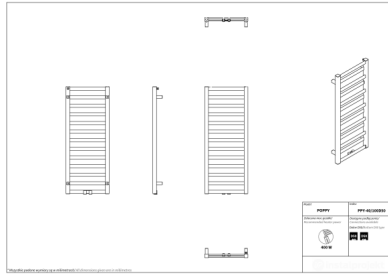

# Poppy

Symbol:	PPY-40/70
Designer:	Instal-Projekt Team
Width:	400 mm
Height:	670 mm
Connection:	Bottom 365mm
Output:	261 W

POPPY is a handy radiator with a modern look. Its form is surprising with alternating structure of horizontal profiles, which are forwarded in one place, while in the other they are drawn back, what gives the feeling of spatiality. It is worth mentioning that the product's design has not only aesthetic values, but mainly utility features.

## Possible options

ppy\_40\_100\_page\_1.png

ppy\_40\_100d50\_page\_1.png

ppy\_40\_130\_page\_1.png