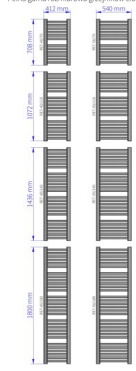

# Retto

Symbol:	RET-40/70
Designer:	Małgorzata Olszewska
Width:	412 mm
Height:	708 mm
Connection:	Bottom 335mm
Output:	274 W

RETTO is a practical radiator with a modern look, which will easily fit in any arrangement. Suitable ladder construction enables towels' rehanging and drying, while dedicated accessories, such as hangers, increase its functionality.

## Accessories

Z13 valve set

Z14 valve set

Z15 valve set

Z16 valve set

HS3 hanger

Coco

Hot2

## Possible options

Pełna gama rozmiarowa grzejników c.o. RETTO

gama-retto.jpg

ret\_40\_110\_page\_1.png

ret\_40\_110d50\_page\_1.png