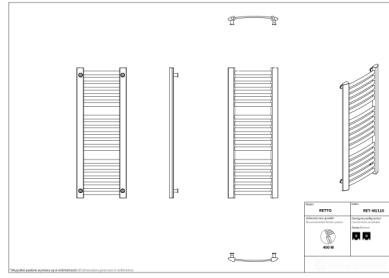

ret_40_110_page_1.png