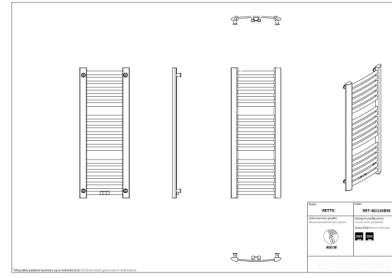

# Retto

Symbol:	RET-40/70
Designer:	Małgorzata Olszewska
Width:	412 mm
Height:	708 mm
Connection:	Bottom 335mm
Output:	274 W

RETTO is a practical radiator with a modern look, which will easily fit in any arrangement. Suitable ladder construction enables towels' rehanging and drying, while dedicated accessories, such as hangers, increase its functionality.

## Possible options

Pełna gama rozmiarowa grzejników c.o. RETTO

gama-retto.jpg

ret\_40\_110\_page\_1.png

ret\_40\_110d50\_page\_1.png