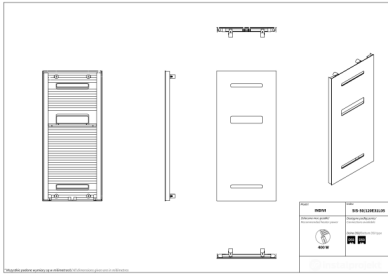

Sisi

Symbol:	SIS-50/120EL04
Designer:	Instal-Projekt Team
Width:	551 mm
Height:	1206 mm
Connection:	Bottom 50mm
Output:	431 W

SISI is a radiator, which combines noble design with additional functionality. During development phase, the needs of clients concerning easy towels hanging in the bathroom without necessity of using additional accessories, were taken into consideration. Improved screen radiators SISI are a result of implementing an innovative production technology.

Possible options

sis_50_120_page_1.png

Height 1206 mm