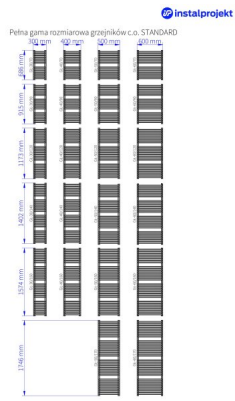

# Standard

Symbol:	GŁ-30/70
Designer:	Roman Gawłowski
Width:	300 mm
Height:	686 mm
Connection:	Bottom 250mm
Output:	312 W

STANDARD is a reflection of a classic form. Its proven and timeless form made it most frequently selected bathroom radiator in Poland. Its purposely forwarded, transversal pipes guarantee big efficiency of towel drying keeping minimalistic appearance at the same time.

## Accessories

Z13 valve set

Z14 valve set

Z16 valve set

HH1 hanger

HS2 hanger

Coco

Hot2

## Possible options

Height 1746 mm

gama-standard.jpg

gl\_30\_120\_page\_1.jpg