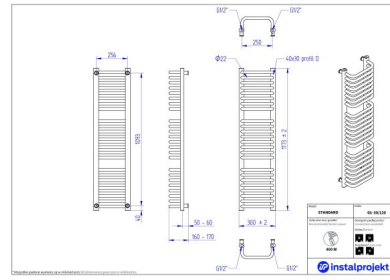

# Standard

Symbol:	GŁ-30/70
Designer:	Roman Gawłowski
Width:	300 mm
Height:	686 mm
Connection:	Bottom 250mm
Output:	312 W

STANDARD is a reflection of a classic form. Its proven and timeless form made it most frequently selected bathroom radiator in Poland. Its purposely forwarded, transversal pipes guarantee big efficiency of towel drying keeping minimalistic appearance at the same time.

## Possible options

Height 1746 mm

gama-standard.jpg

gl\_30\_120\_page\_1.jpg