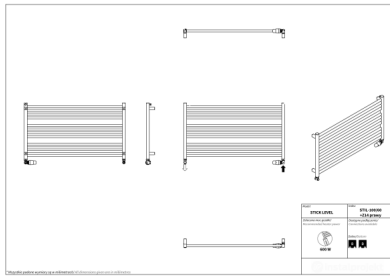

# Stick Level

Symbol:	STIL-80/60BZN
Designer:	Małgorzata Olszewska
Width:	800 mm
Height:	555 mm
Connection:	Top-bottom same end 500mm
Output:	433 W

STICK LEVEL is a modern and minimalistic radiator especially dedicated for the space above bathtub. Widths of the radiator are developed in a way, which enables easy selection of the width perfectly fitting bathtub width. Applied rust-proof layer assures product's longevity.

## Accessories

Z13 valve set

Z14 valve set

Z16 valve set

HS3 hanger

RS2 rail

Hot2

Yuuki

## Possible options

stil\_100\_60z14-prawy\_1.png

stil\_120\_60z14-prawy\_1.png

gama-stick-level.jpg