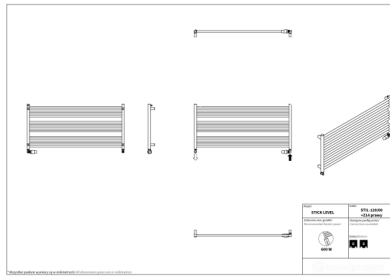

# Stick Level

Symbol:	STIL-80/60BZN
Designer:	Małgorzata Olszewska
Width:	800 mm
Height:	555 mm
Connection:	Top-bottom same end 500mm
Output:	433 W

STICK LEVEL is a modern and minimalistic radiator especially dedicated for the space above bathtub. Widths of the radiator are developed in a way, which enables easy selection of the width perfectly fitting bathtub width. Applied rust-proof layer assures product's longevity.

## Accessories

Z13 valve set

Z14 valve set

Z16 valve set

HS3 hanger

RS2 rail

Hot2

Yuuki

## Possible options

stil\_100\_60z14-prawy\_1.png

stil\_120\_60z14-prawy\_1.png

gama-stick-level.jpg