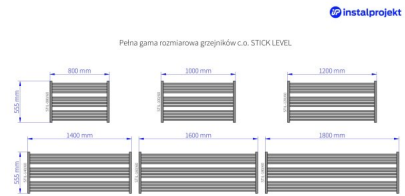

# Stick Level

Symbol:	STIL-80/60BZN
Designer:	Małgorzata Olszewska
Width:	800 mm
Height:	555 mm
Connection:	Top-bottom same end 500mm
Output:	433 W

STICK LEVEL is a modern and minimalistic radiator especially dedicated for the space above bathtub. Widths of the radiator are developed in a way, which enables easy selection of the width perfectly fitting bathtub width. Applied rust-proof layer assures product's longevity.

## Possible options

stil\_100\_60z14-prawy\_1.png

stil\_120\_60z14-prawy\_1.png

gama-stick-level.jpg