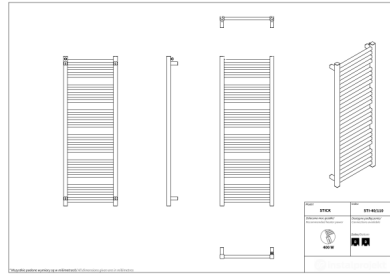

sti_40_110_page_1.png