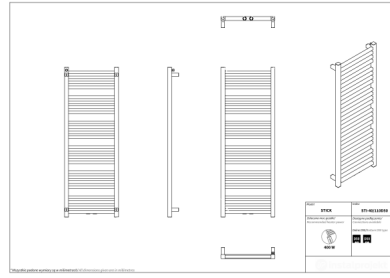

sti_40_110d50_page_1.png