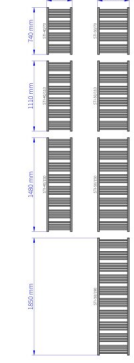

Stick

Symbol:	STI-40/70
Designer:	Małgorzata Olszewska
Width:	400 mm
Height:	740 mm
Connection:	Bottom 370mm
Output:	303 W

STICK is a product combining classic form with a modern character. Purpose-developed ladder construction enables towels' rehanging and drying, while dedicated accessories, such as hangers, increase its functionality.

Accessories

Z13 valve set

Z14 valve set

Z15 valve set

Z16 valve set

HS3 hanger

RS2 rail

Coco

Hot2

Yuuki

Possible options

Pełna gama rozmiarowa grzejników c.o. STICK

gama-stick.jpg

sti_40_110_page_1.png

sti_40_110d50_page_1.png