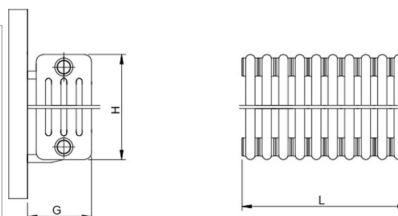

Height 300 - 1000 mm