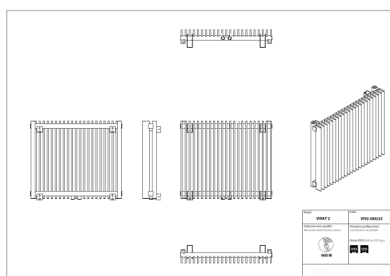

Vivat 2

Symbol:	VIV2-060/28
Designer:	Instal-Projekt Team
Width:	825 mm
Height:	575 mm
Connection:	Bottom 50mm
Output:	836 W

VIVAT is a radiator with a modular construction, which allows for almost full-size modification, thanks to vertical profiles connected in a simple and elegant way. It is a modern idea for a heat supply, even to the most untypical room. VIVAT radiator is a result of implementing an innovative production technology.

Accessories

Z13 valve set

Z14 valve set

Z15 valve set

Possible options

viv2_060_18_page_1.png

viv2_060_23_page_1.png

viv2_060_28_page_1.png