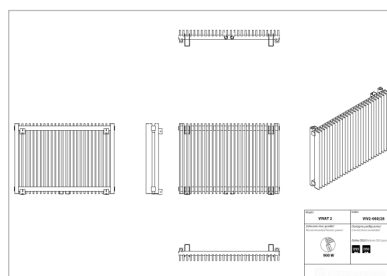

Vivat 2

Symbol:	VIV2-060/28
Designer:	Instal-Projekt Team
Width:	825 mm
Height:	575 mm
Connection:	Bottom 50mm
Output:	836 W

VIVAT is a radiator with a modular construction, which allows for almost full-size modification, thanks to vertical profiles connected in a simple and elegant way. It is a modern idea for a heat supply, even to the most untypical room. VIVAT radiator is a result of implementing an innovative production technology.

Accessories

Z13 valve set

Z14 valve set

Z15 valve set

Possible options

viv2_060_18_page_1.png

viv2_060_23_page_1.png

viv2_060_28_page_1.png