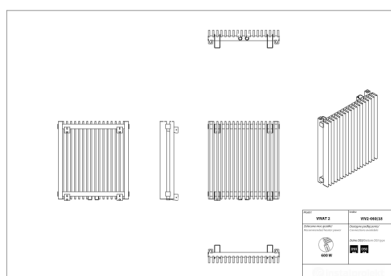

Vivat 2

Symbol:	VIV2-060/28
Designer:	Instal-Projekt Team
Width:	825 mm
Height:	575 mm
Connection:	Bottom 50mm
Output:	836 W

VIVAT is a radiator with a modular construction, which allows for almost full-size modification, thanks to vertical profiles connected in a simple and elegant way. It is a modern idea for a heat supply, even to the most untypical room. VIVAT radiator is a result of implementing an innovative production technology.

Accessories

Z13 valve set

Z14 valve set

Z15 valve set

Possible options

viv2_060_18_page_1.png

viv2_060_23_page_1.png

viv2_060_28_page_1.png