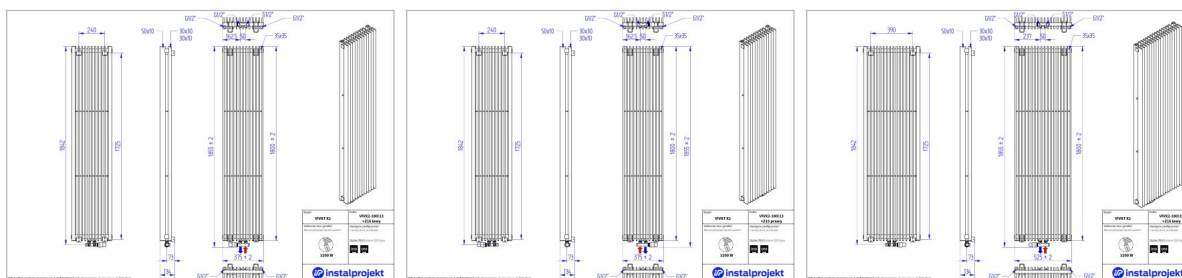

Vivat X 2

Symbol:	VIVX2-060/28
Designer:	Instal-Projekt Team
Width:	825 mm
Height:	575 mm
Connection:	Bottom 50mm
Output:	1188 W

VIVAT X is a radiator with a modular construction, which allows for almost full-size modification, thanks to vertical profiles connected in a simple and elegant way. It is a modern idea for a heat supply, even to the most untypical room. VIVAT X radiator is a result of implementing an innovative production technology.

Accessories

Z13 valve set

Z14 valve set

Z15 valve set

Possible options

vivx2_180_13z15-lewy_page_1.jp [g](#) vivx2_180_13z15-prawy_page_1.j [pg](#) vivx2_180_18z15-lewy_page_1.jp [g](#)